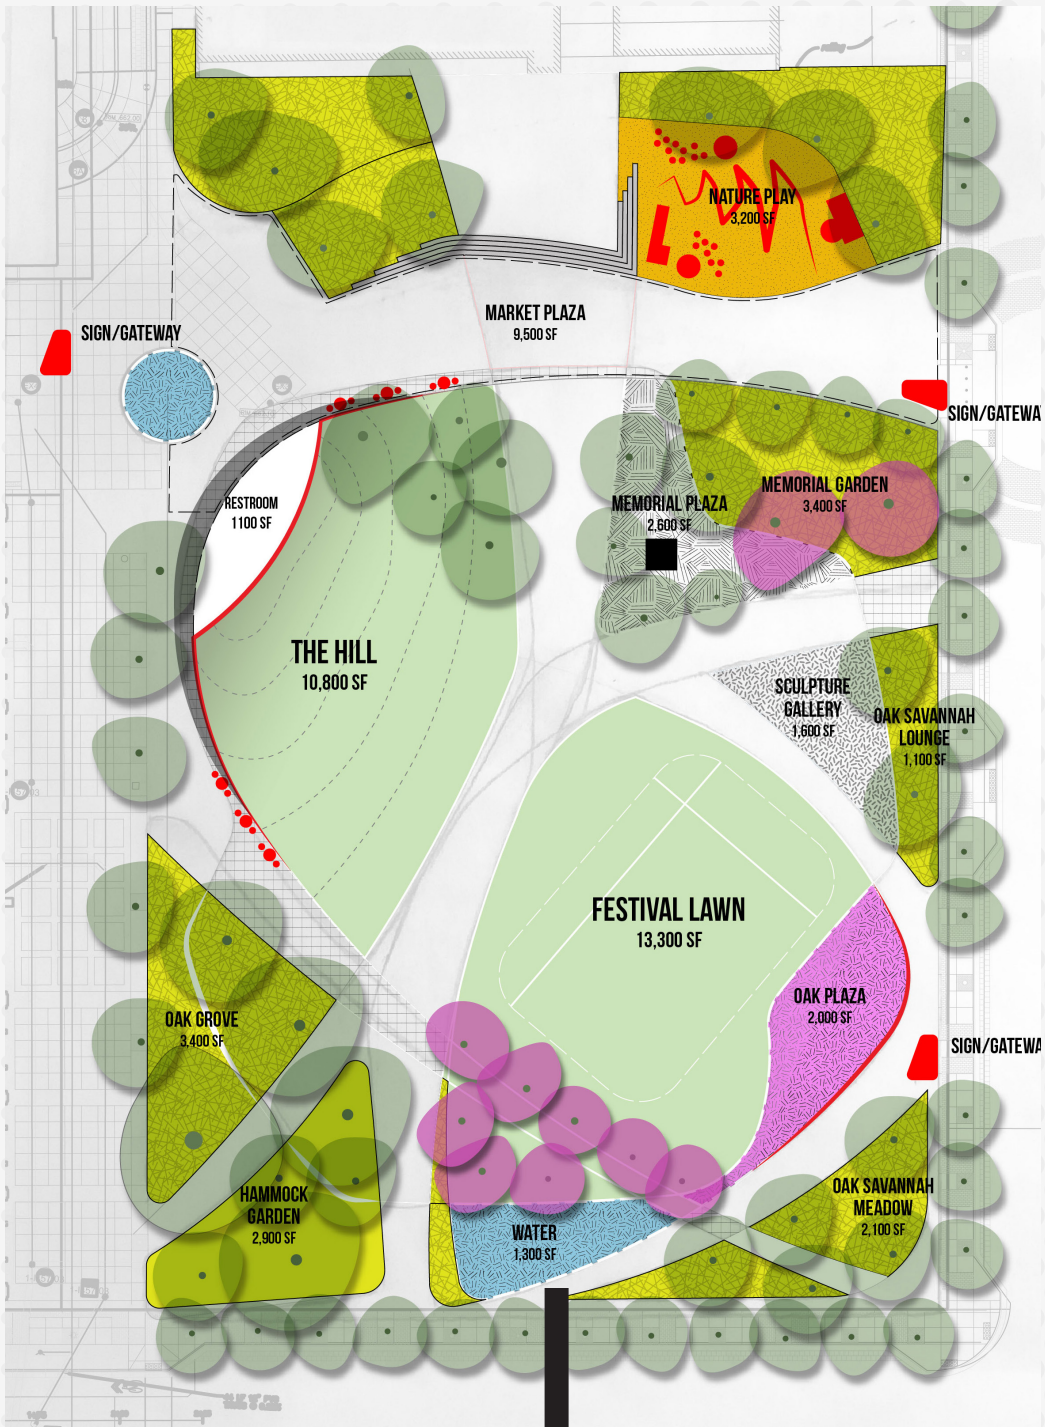

COMMONS

ROOMS

TERRACE

AT THE FOOD TRUCK RALLY, WE ASKED THE COMMUNITY TO VOTE FOR THEIR PREFERRED CONCEPT

TOP VOTES

ROYAL OAK CENTENNIAL COMMONS

"We liked the [Rooms] delineated spaces with different functions and believe this leaves it **welcoming for different groups** to occupy the space at once. It also **feels unique**- like it would be a fun space to visit that is different from all the other parks in RO."

"**Lots of trees**- park is a hub for walkability and civic culture"

FOOD TRUCK RALLY

105
Ideas

WHAT WE LEARNED:

Perimeter Trees – Lots of them to provide shade, canopy

Terraforms and topography are liked

Restrooms are a need

Terrace/Pavilion at Library – Possibly Phase 2

ROYAL OAK CENTENNIAL COMMONS

“ROOMS” BECOMES PREFERRED SCHEME

ROYAL OAK CENTENNIAL COMMONS

URBAN GLADE

Royal Oak

Urban GLADE [an open space in a concrete forest]

ROYAL OAK CENTENNIAL COMMONS

GLADE - *[an open space in a forest]*

ROYAL OAK CENTENNIAL COMMONS

OAK GROVE
STAR DREAM PLAZA
LIBRARY TERRACE SHADE CANOPY
3RD STREET GATEWAY
RESTROOM
WATER FEATURE
GLADE
STAGE
THE HILL
BOULDER CLIMB
CONFLUENCE GATEWAY
CITY HALL GATEWAY
COLOR GARDEN
GARDEN ENTRY
MEMORIAL
VETERAN'S MEMORIAL PLAZA
NATURE PLAY / BUTTERFLY GARDEN
TROY STREET GATEWAY