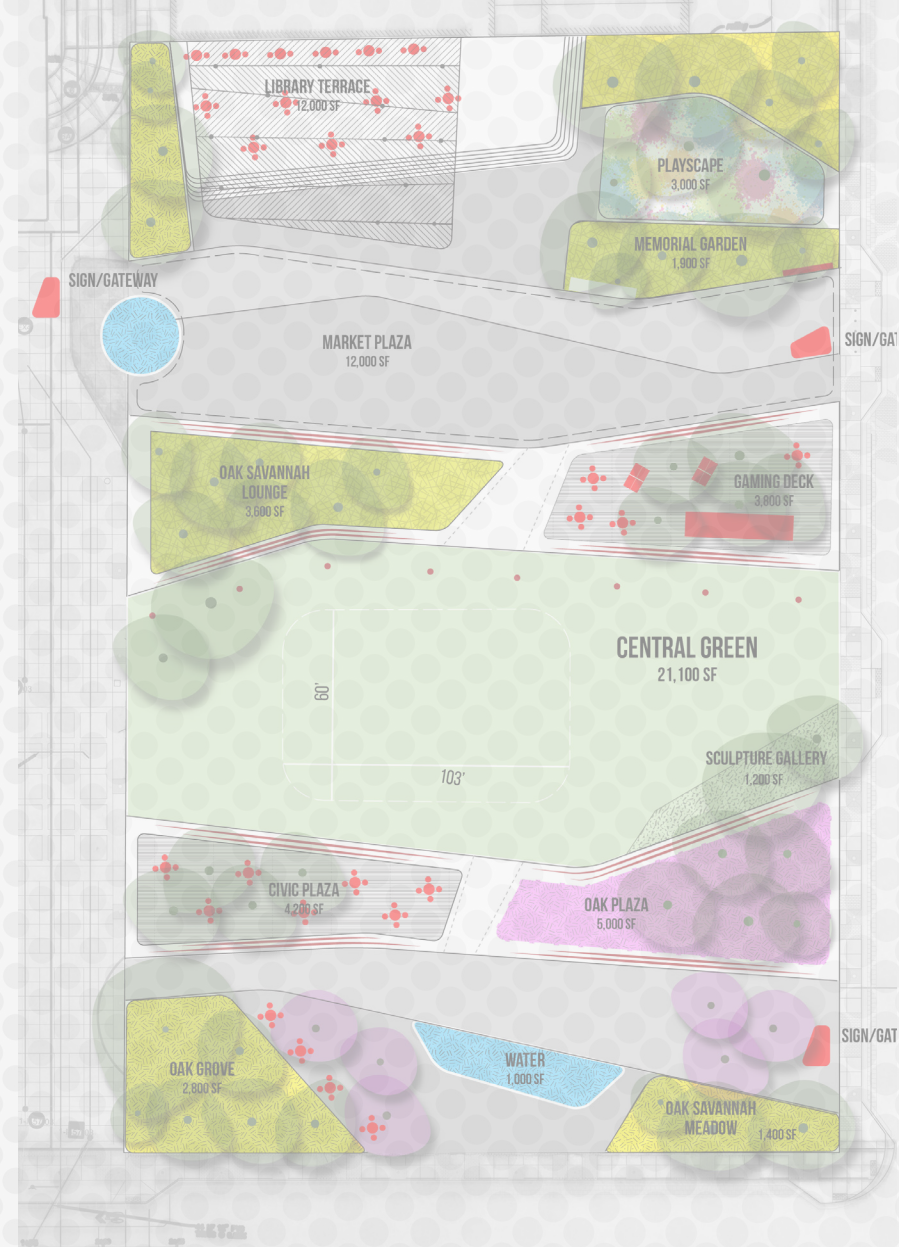

COMMONS

ROOMS

TERRACE

AT THE FOOD TRUCK RALLY, WE ASKED THE COMMUNITY TO VOTE FOR THEIR PREFERRED CONCEPT

TOP VOTES

ROYAL OAK CENTENNIAL COMMONS

"We liked the [Rooms] delineated spaces with different functions and believe this leaves it **welcoming for different groups** to occupy the space at once. It also **feels unique**- like it would be a fun space to visit that is different from all the other parks in RO."

"**Lots of trees**- park is a hub for walkability and civic culture"

FOOD TRUCK RALLY

105
Ideas

WHAT WE LEARNED:

Perimeter Trees – Lots of them to provide shade, canopy

Terraforms and topography are liked

Restrooms are a need

Terrace/Pavilion at Library – Possibly Phase 2

ROYAL OAK CENTENNIAL COMMONS

“ROOMS” BECOMES PREFERRED SCHEME

ROYAL OAK CENTENNIAL COMMONS

URBAN GLADE

Royal Oak

Urban GLADE [an open space in a concrete forest]

ROYAL OAK CENTENNIAL COMMONS

GLADE - *[an open space in a forest]*

ROYAL OAK CENTENNIAL COMMONS

OAK GROVE
STAR DREAM PLAZA
LIBRARY TERRACE SHADE CANOPY
3RD STREET GATEWAY
RESTROOM
WATER FEATURE
GLADE
STAGE
THE HILL
BOULDER CLIMB
CONFLUENCE GATEWAY
CITY HALL GATEWAY
COLOR GARDEN
GARDEN ENTRY
MEMORIAL
VETERAN'S MEMORIAL PLAZA
NATURE PLAY / BUTTERFLY GARDEN
TROY STREET GATEWAY