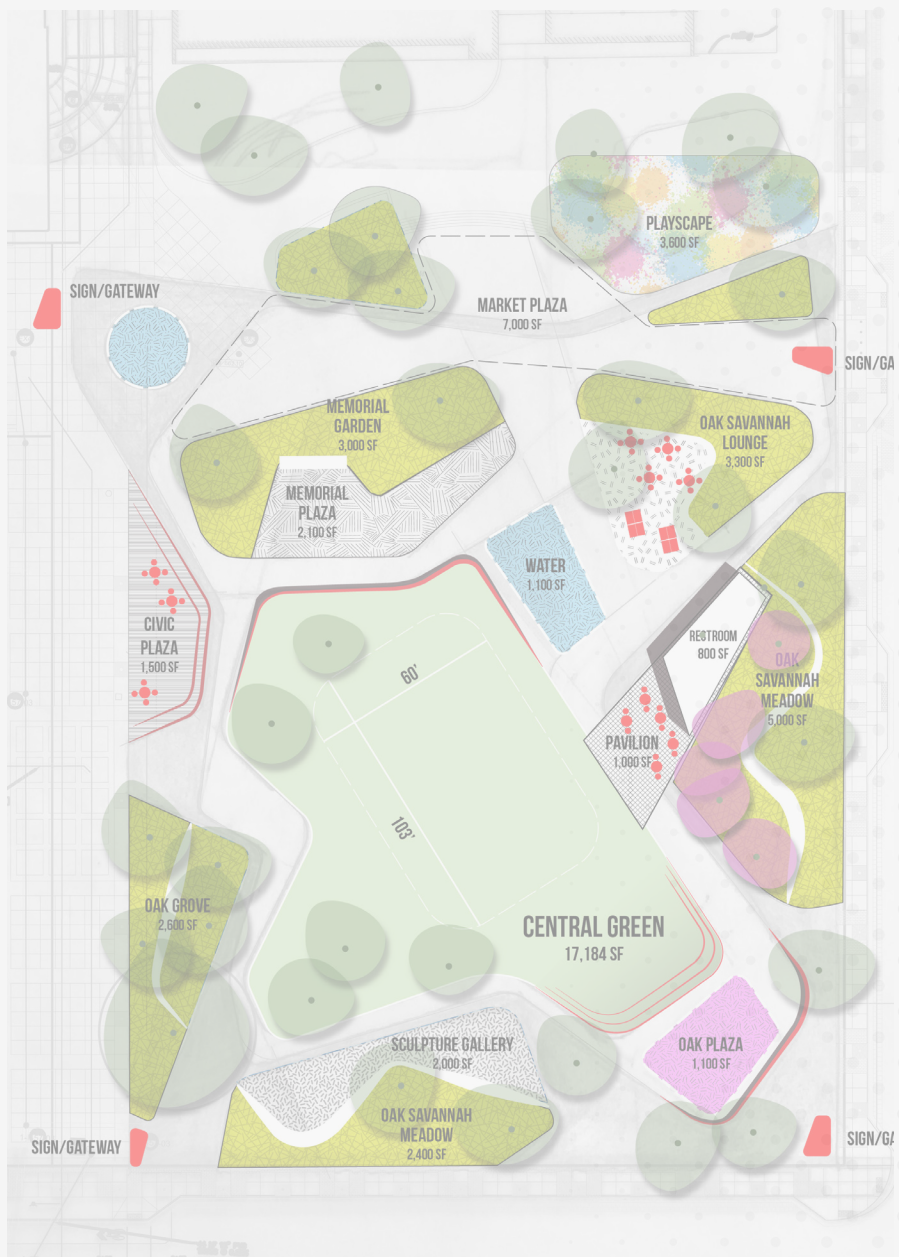

COMMONS

ROOMS

TERRACE

AT THE FOOD TRUCK RALLY, WE ASKED THE COMMUNITY TO VOTE FOR THEIR PREFERRED CONCEPT

TOP VOTES

ROYAL OAK CENTENNIAL COMMONS

"We liked the [Rooms] delineated spaces with different functions and believe this leaves it **welcoming for different groups** to occupy the space at once. It also **feels unique**- like it would be a fun space to visit that is different from all the other parks in RO."

"**Lots of trees**- park is a hub for walkability and civic culture"

FOOD TRUCK RALLY

105
Ideas

WHAT WE LEARNED:

Perimeter Trees – Lots of them to provide shade, canopy

Terraforms and topography are liked

Restrooms are a need

Terrace/Pavilion at Library – Possibly Phase 2

ROYAL OAK CENTENNIAL COMMONS

“ROOMS” BECOMES PREFERRED SCHEME

ROYAL OAK CENTENNIAL COMMONS

URBAN GLADE

Royal Oak

Urban GLADE [an open space in a concrete forest]

ROYAL OAK CENTENNIAL COMMONS

GLADE - *[an open space in a forest]*

ROYAL OAK CENTENNIAL COMMONS

OAK GROVE
STAR DREAM PLAZA
LIBRARY TERRACE SHADE CANOPY
3RD STREET GATEWAY
RESTROOM
WATER FEATURE
GLADE
STAGE
THE HILL
BOULDER CLIMB
CONFLUENCE GATEWAY
CITY HALL GATEWAY
COLOR GARDEN
GARDEN ENTRY
MEMORIAL
VETERAN'S MEMORIAL PLAZA
NATURE PLAY / BUTTERFLY GARDEN
TROY STREET GATEWAY