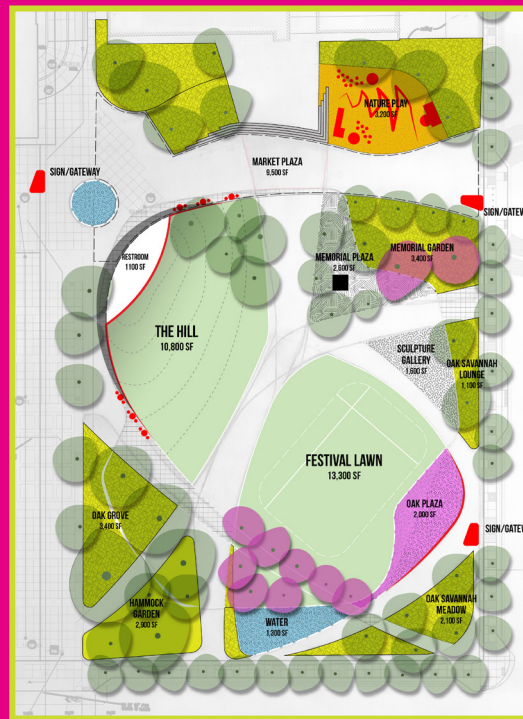

ROYAL OAK CENTENNIAL COMMONS

ROYAL OAK CENTENNIAL COMMONS

WE SHARED 3 CONCEPTS WITH THE COMMUNITY & STAKEHOLDERS

"We are SO excited!!! We are a family of two kids and a mom and we LOVE the rooms concept- but no matter what we would love a nature playscape/play area and an interactive water feature!"

COMMONS

ROOMS

TERRACE

AT THE FOOD TRUCK RALLY, WE ASKED THE COMMUNITY TO VOTE FOR THEIR PREFERRED CONCEPT

TOP VOTES

ROYAL OAK CENTENNIAL COMMONS

"We liked the [Rooms] delineated spaces with different functions and believe this leaves it **welcoming for different groups** to occupy the space at once. It also **feels unique**- like it would be a fun space to visit that is different from all the other parks in RO."

"**Lots of trees**- park is a hub for walkability and civic culture"

FOOD TRUCK RALLY

105
Ideas

WHAT WE LEARNED:

Perimeter Trees – Lots of them to provide shade, canopy

Terraforms and topography are liked

Restrooms are a need

ROYAL OAK CENTENNIAL COMMONS

GLADE - *[an open space in a forest]*

ROYAL OAK CENTENNIAL COMMONS

OAK GROVE
STAR DREAM PLAZA
LIBRARY TERRACE SHADE CANOPY
3RD STREET GATEWAY
RESTROOM
WATER FEATURE
GLADE
STAGE
THE HILL
BOULDER CLIMB
CONFLUENCE GATEWAY
CITY HALL GATEWAY
COLOR GARDEN
GARDEN ENTRY
MEMORIAL
VETERAN'S MEMORIAL PLAZA
NATURE PLAY / BUTTERFLY GARDEN
TROY STREET GATEWAY