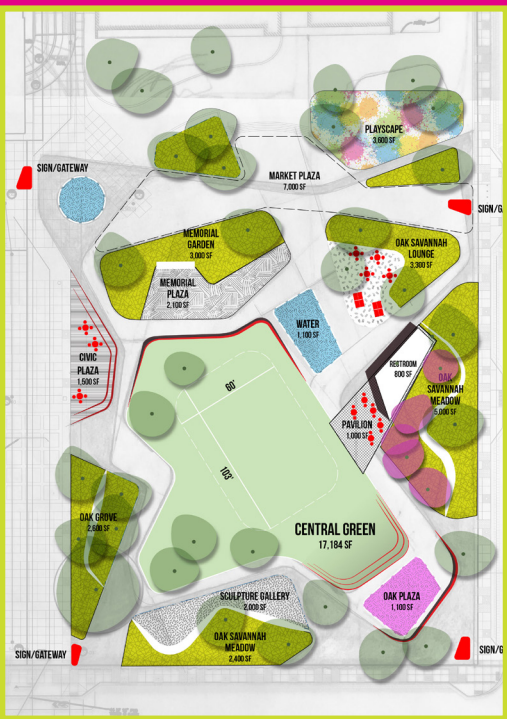

ROYAL OAK CENTENNIAL COMMONS

ROYAL OAK CENTENNIAL COMMONS

WE SHARED 3 CONCEPTS WITH THE COMMUNITY & STAKEHOLDERS

"We are SO excited!!! We are a family of two kids and a mom and we LOVE the rooms concept- but no matter what we would love a nature playscape/play area and an interactive water feature!"

COMMONS

ROOMS

TERRACE

AT THE FOOD TRUCK RALLY, WE ASKED THE COMMUNITY TO VOTE FOR THEIR PREFERRED CONCEPT

TOP VOTES

ROYAL OAK CENTENNIAL COMMONS

"We liked the [Rooms] delineated spaces with different functions and believe this leaves it **welcoming for different groups** to occupy the space at once. It also **feels unique**- like it would be a fun space to visit that is different from all the other parks in RO."

"**Lots of trees**- park is a hub for walkability and civic culture"

FOOD TRUCK RALLY

105
Ideas

WHAT WE LEARNED:

Perimeter Trees – Lots of them to provide shade, canopy

Terraforms and topography are liked

Restrooms are a need

ROYAL OAK CENTENNIAL COMMONS

GLADE - *[an open space in a forest]*

ROYAL OAK CENTENNIAL COMMONS

OAK GROVE
STAR DREAM PLAZA
LIBRARY TERRACE SHADE CANOPY
3RD STREET GATEWAY
RESTROOM
WATER FEATURE
GLADE
STAGE
THE HILL
BOULDER CLIMB
CONFLUENCE GATEWAY
CITY HALL GATEWAY
COLOR GARDEN
GARDEN ENTRY
MEMORIAL
VETERAN'S MEMORIAL PLAZA
NATURE PLAY / BUTTERFLY GARDEN
TROY STREET GATEWAY