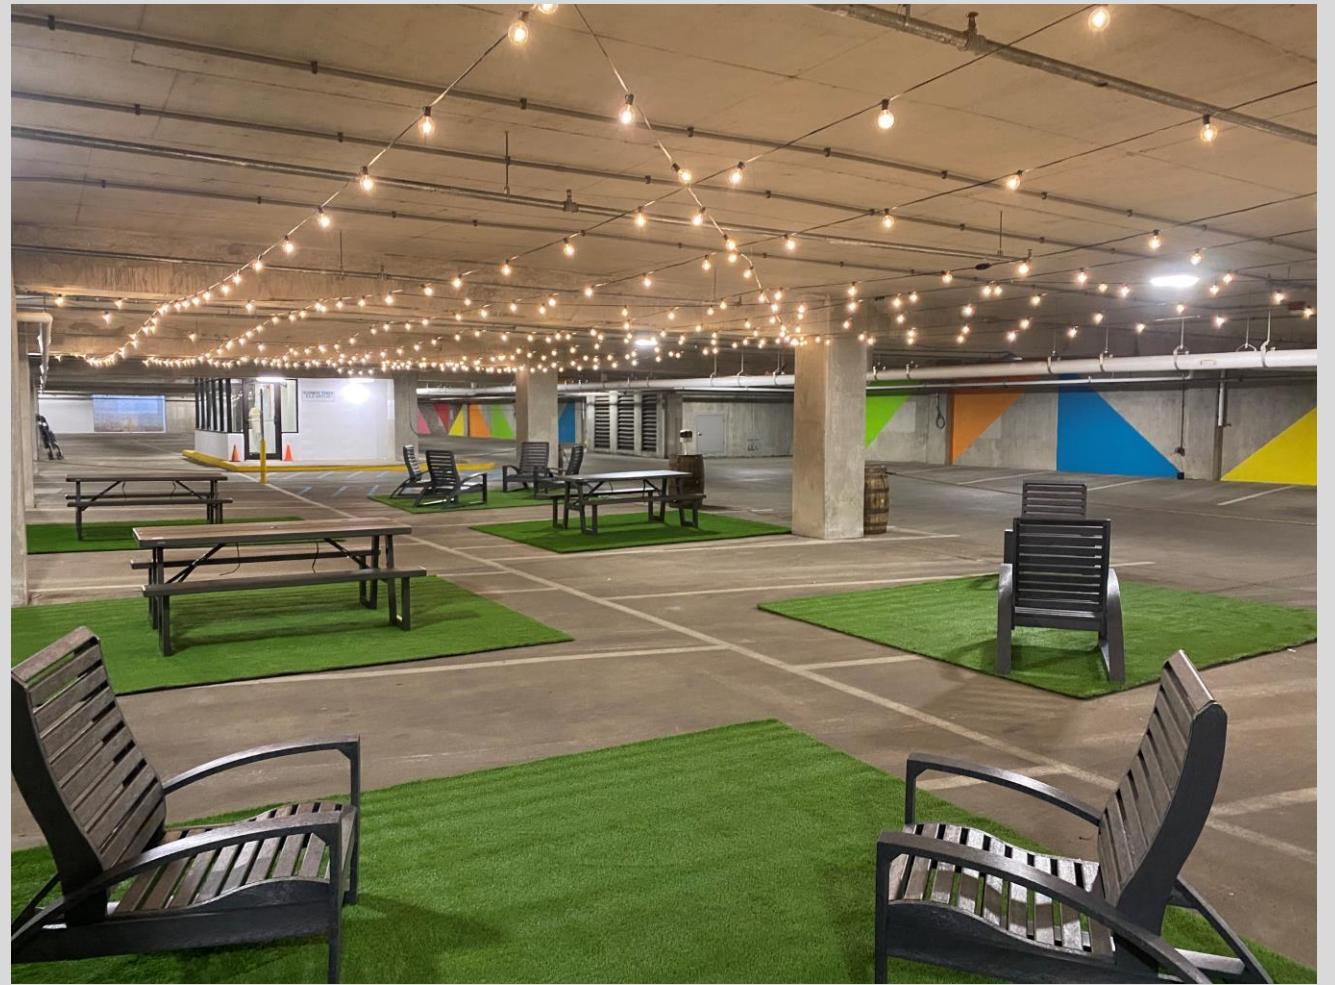

DOWNTOWN EAST LANSING

DAYTIME. NIGHTTIME. ANYTIME.

Place Project

Place Project Locations

Downtown Underground

Marriott Plaza

Division Street Garage

Weekend Warrior Program