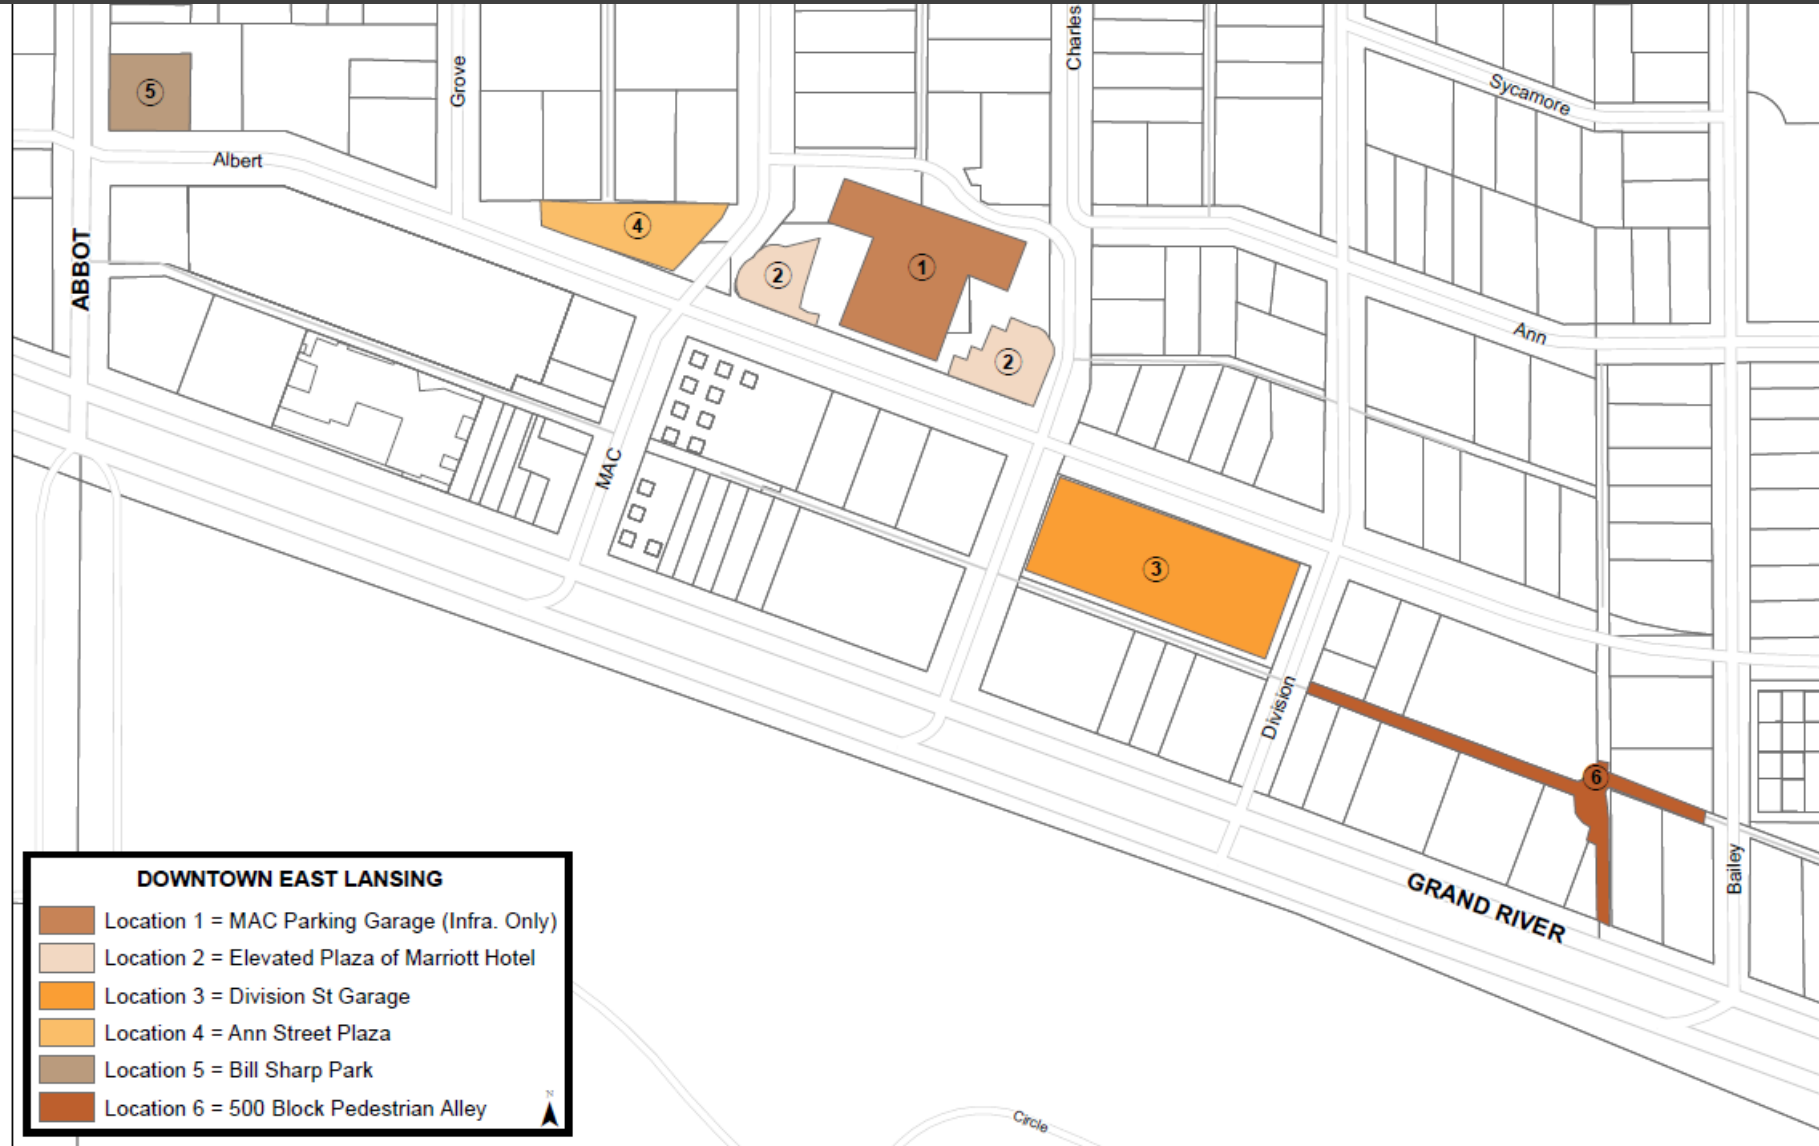

DOWNTOWN EAST LANSING

DAYTIME. NIGHTTIME. ANYTIME.

Place Project

Place Project Locations

Downtown Underground

Marriott Plaza

Division Street Garage

Weekend Warrior Program

More Info

- Place Project Story Maps: <https://arcg.is/0m8Cvv>