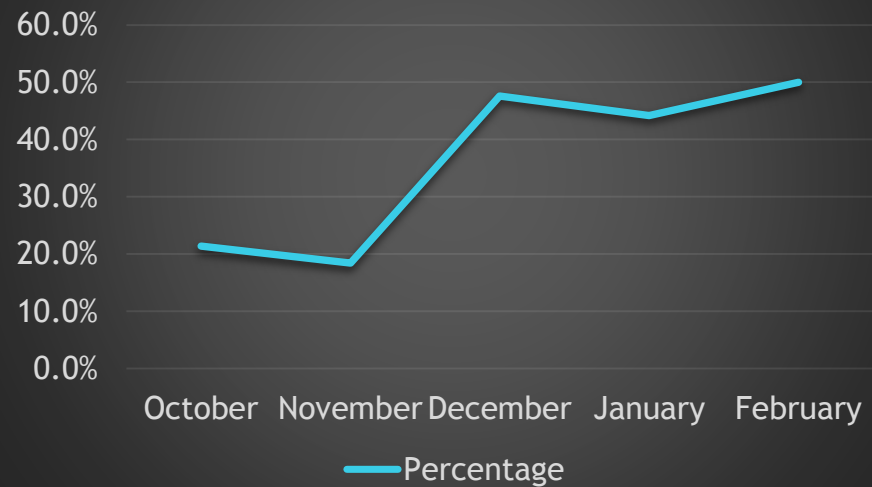

Ridership has grown significantly in 5 months!

Riders by Fare Rate

As ridership grows, The Connector is serving more disabled riders.

Percentage of Riders with Disabilities

Connector fares are kept low.

Adults/Children 13+: \$2.00