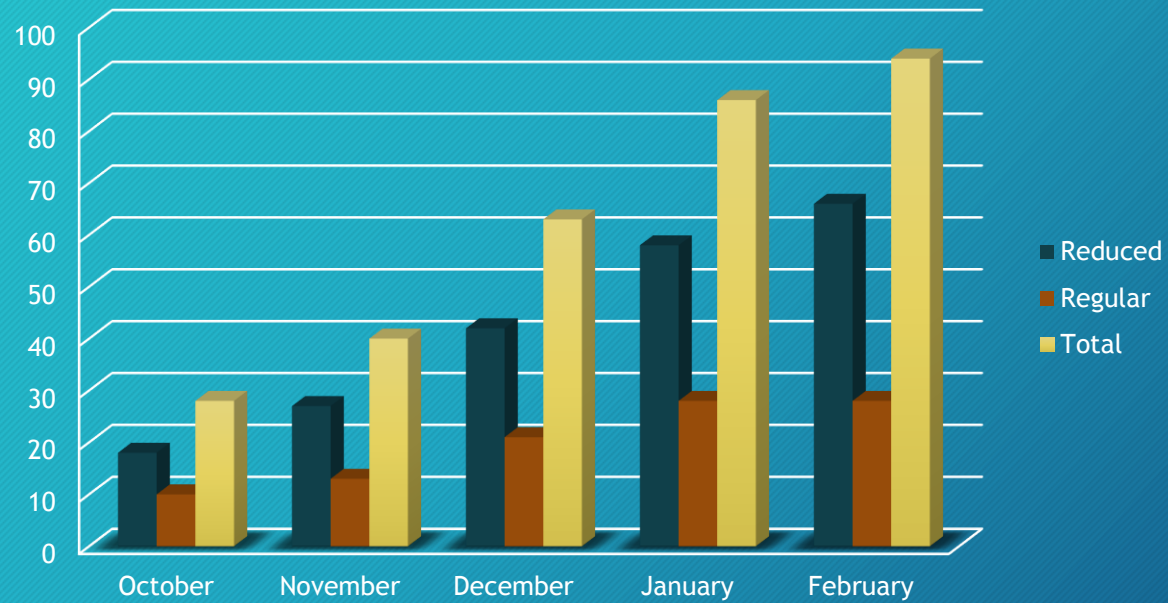

Calhoun Public Health Dept.

Forks Senior Center

Marshall

Oaklawn Hospital & amenities

Calhoun County Fairgrounds

Marshall Public High School

Calhoun County Offices

Marshall House Senior Living

Ridership has grown significantly in 5 months!

Riders by Fare Rate

As ridership grows, The Connector is serving more disabled riders.

Percentage of Riders with Disabilities

Connector fares are kept low.

Adults/Children 13+: \$2.00